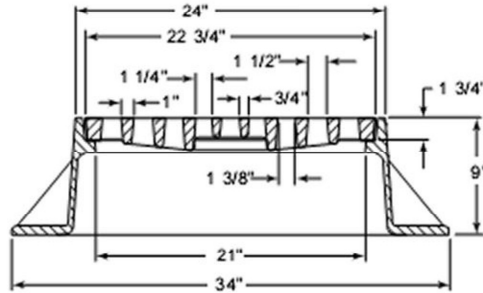

**Cast Iron Open Sewer
and Catch Basin Lid**

Type D Grate

**R-2504
Catch Basin Frame and Grate**

Heavy Duty

Uses standard 9", 7", 4" Frames

Showing Neenah Foundries.
Also available from:
Municipal Castings
East Jordan Iron Works

VOLLMAR
CLAY PRODUCTS COMPANY
1-773-774-1234

TITLE
Cast Iron Open Sewer Lid (shown with standard frame)